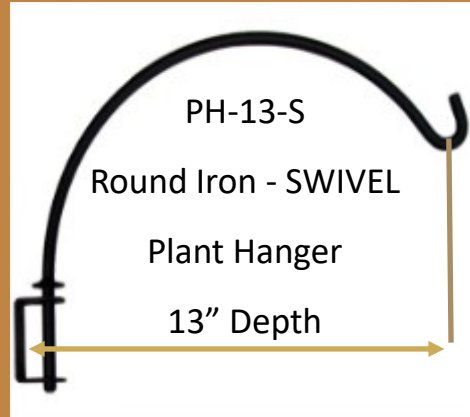

PLANT HANGERS - REMOVABLE

Round and Square Iron