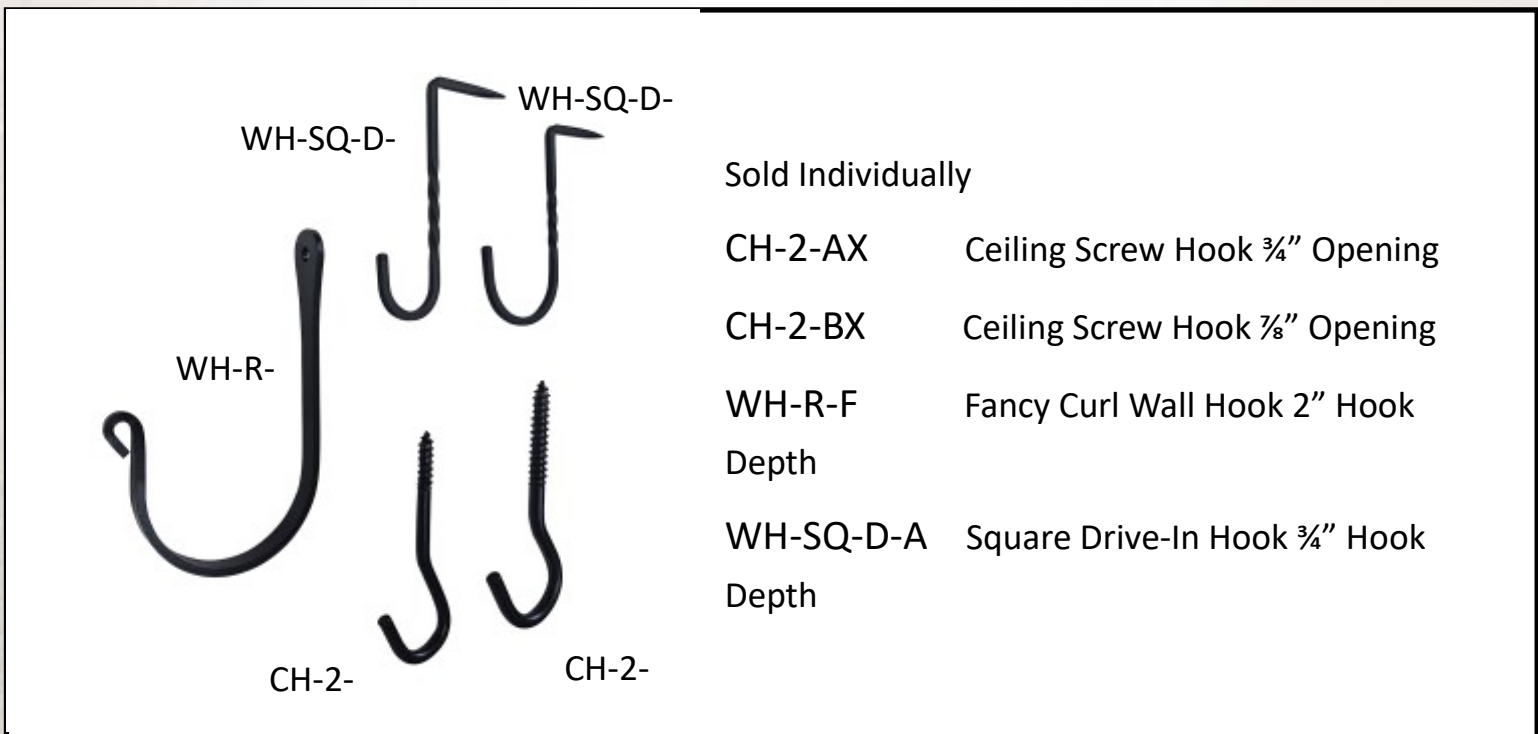

WALL HOOKS - MISCELLANEOUS

Ceiling - Toggle - Drive In

Sold Individually

- CH-2-AX Ceiling Screw Hook $\frac{3}{4}$ " Opening
- CH-2-BX Ceiling Screw Hook $\frac{7}{8}$ " Opening
- WH-R-F Fancy Curl Wall Hook 2" Hook Depth
- WH-SQ-D-A Square Drive-In Hook $\frac{3}{4}$ " Hook Depth