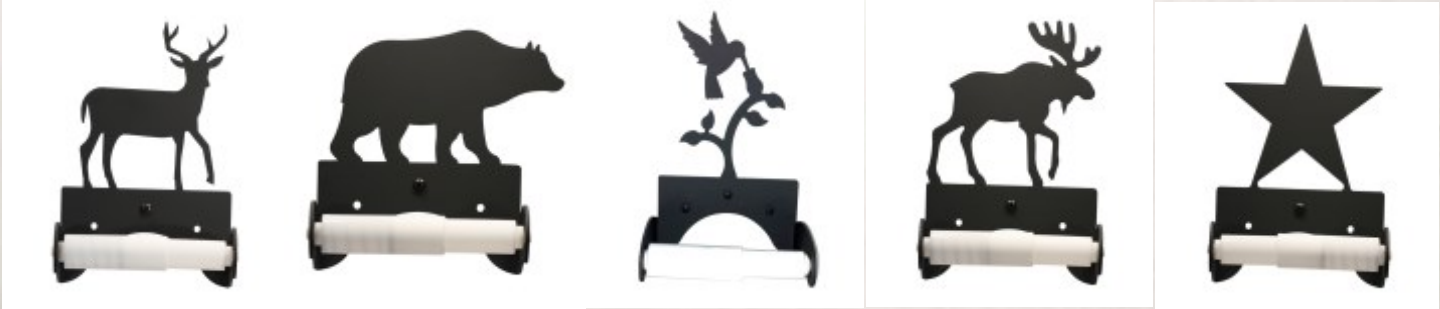

TT-B-3

TT-B-14

TT-B-18

TT-B-19

TT-B-45