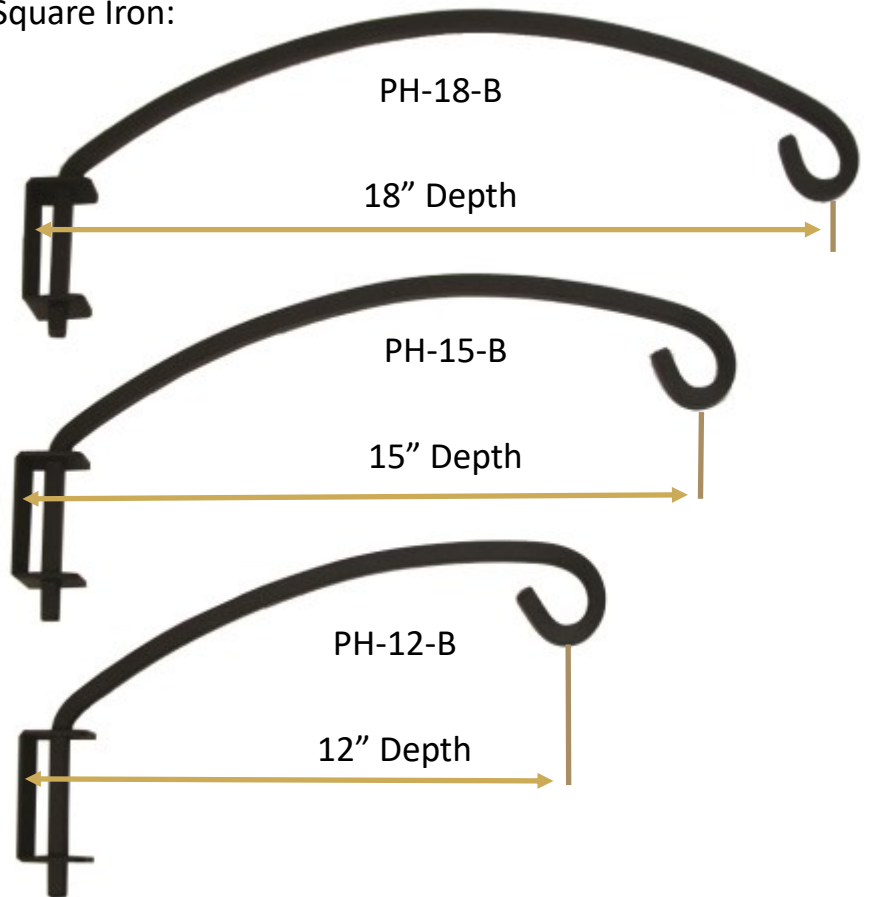

# Paper Towel & RECIPE CARD HOLDER

Hangs On Your Cabinet Handle Or Knob

Measures 3" W. x 7" H.

Product Code:

RC-H

PT-C-109

# PLANT HANGERS - FLAT IRON

# PLANT HANGERS - REMOVABLE

Round and Square Iron

Square Iron: