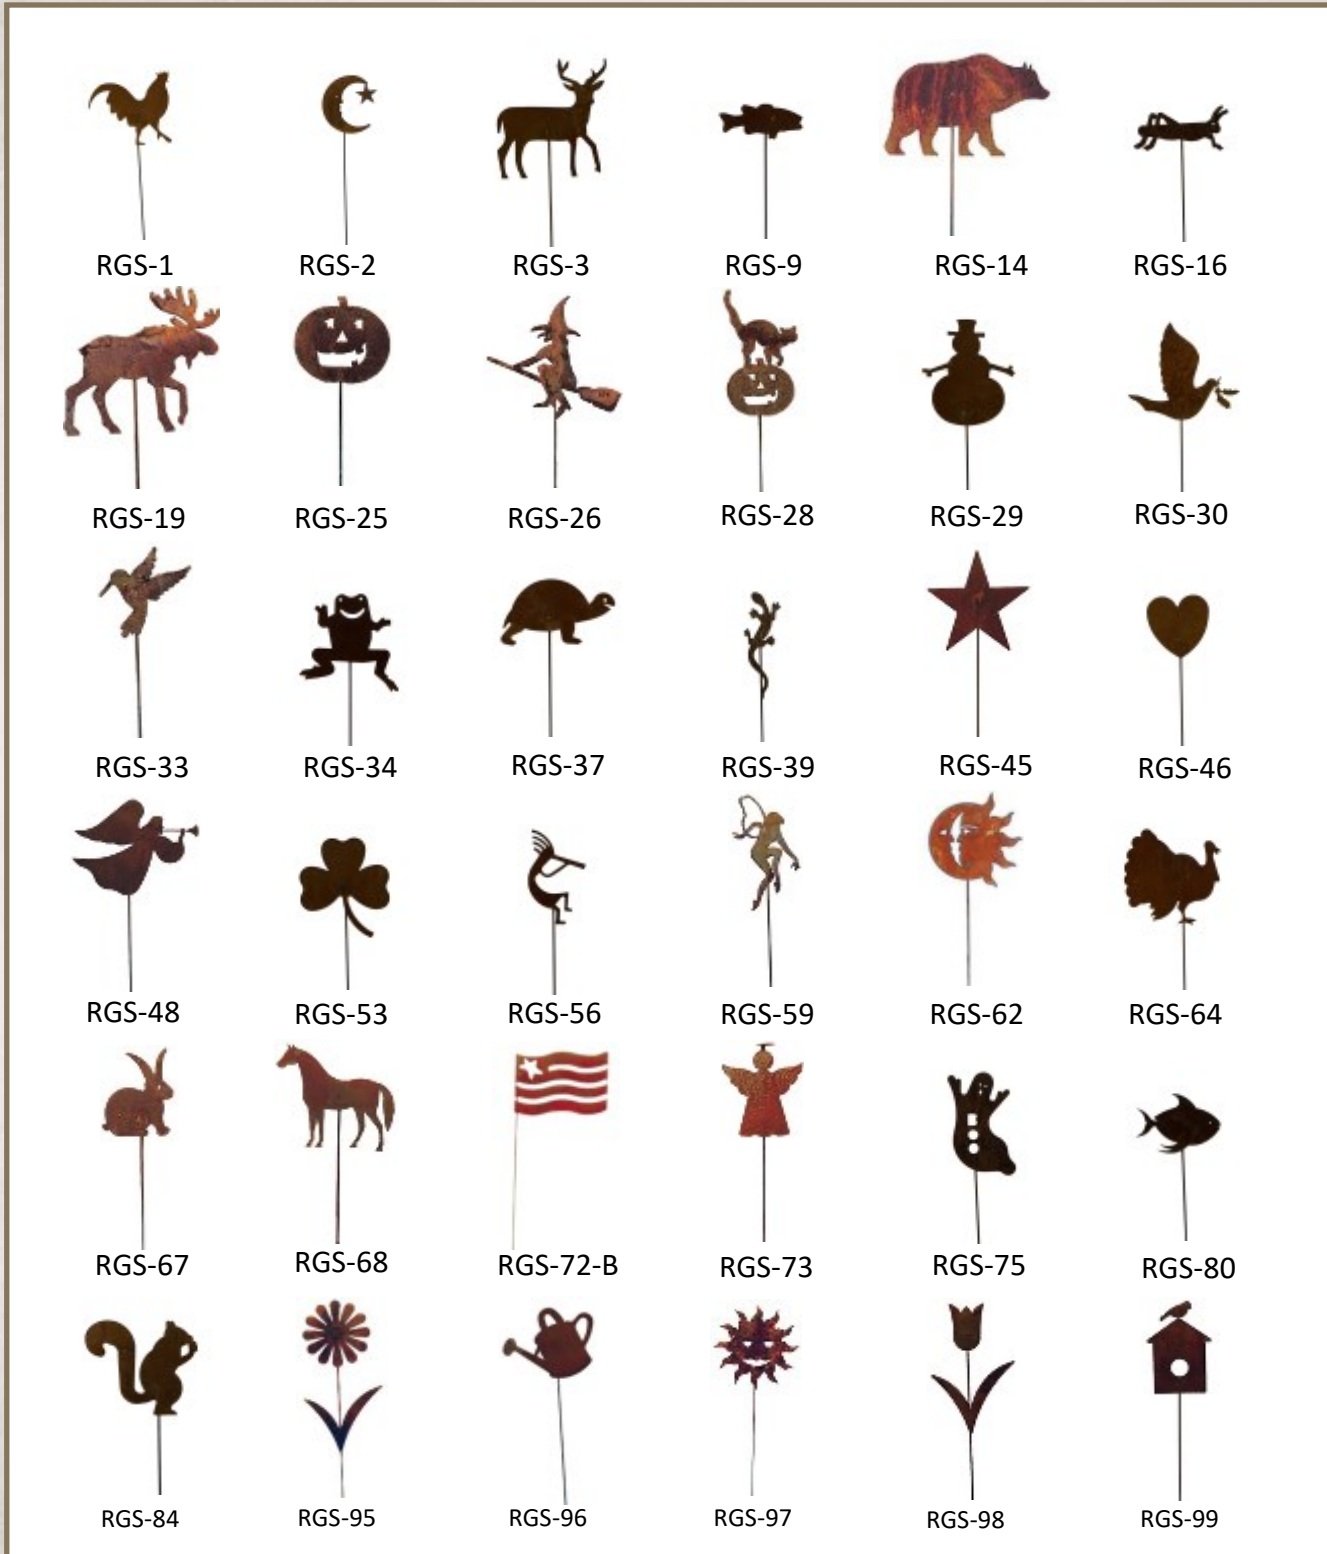

# GARDEN - RUSTED DECORATIVE STAKES

Photos Are A Close Up, And Do Not Include  
The Entire Stake