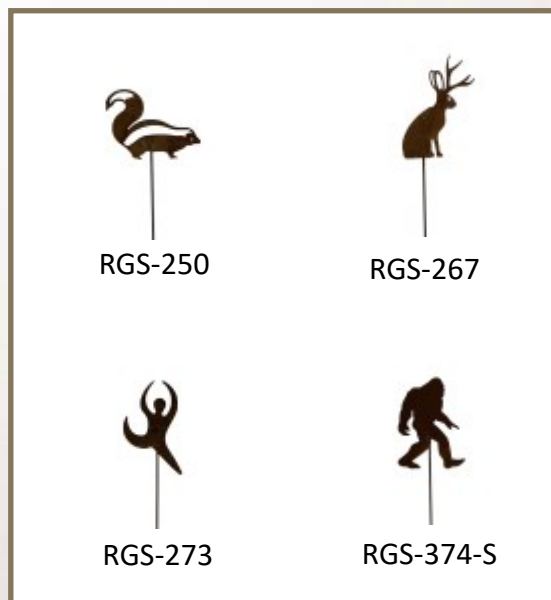

Tripod Trellises Are Approximately 58" High

NTR-PH

Hook used to hang a  
plant from the center.  
Also use for Bird Baths!

# GARDEN - RUSTED DECORATIVE STAKES

Approximately 35" Tall.

## Rusted Garden Stakes

Approximately 35" Tall

Naturally Rusted Surfaces May Vary.

This Is A  
Sample Of The Color.

# GARDEN - RUSTED DECORATIVE STAKES

Photos Are A Close Up, And Do Not Include  
The Entire Stake