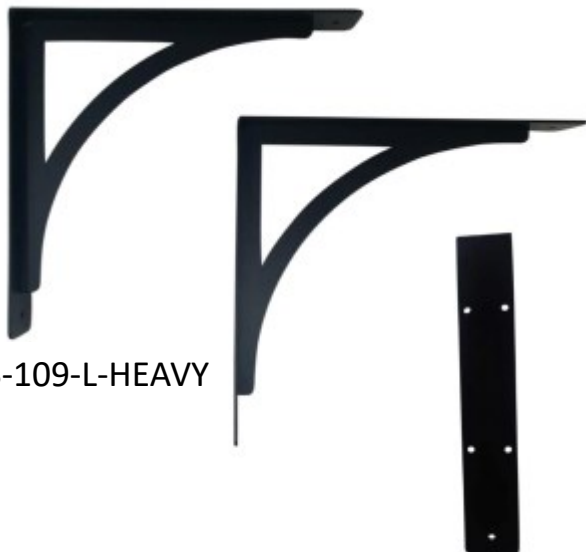

SELF BRACKET EXTRA-HEAVY

Measurements 9 1/2" L. x 9 1/2" H. x 1 1/2" W.

SB-109-L-HEAVY