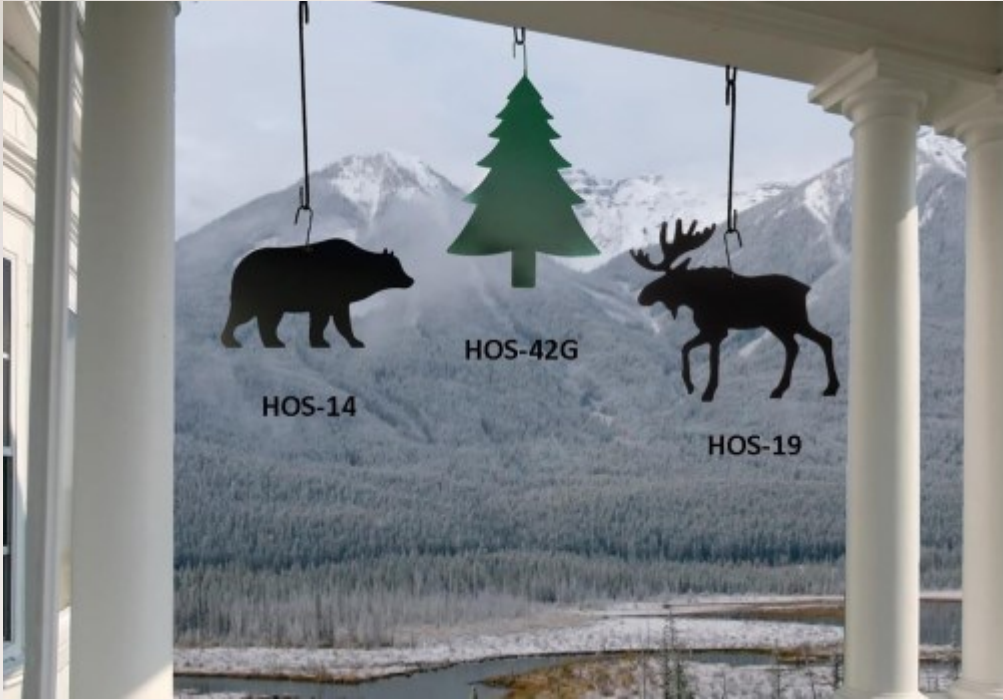

SILHOUETTES - DECORATIVE

Measure Approximately 12" W. x 17" H.

Product Code: HOS- ____