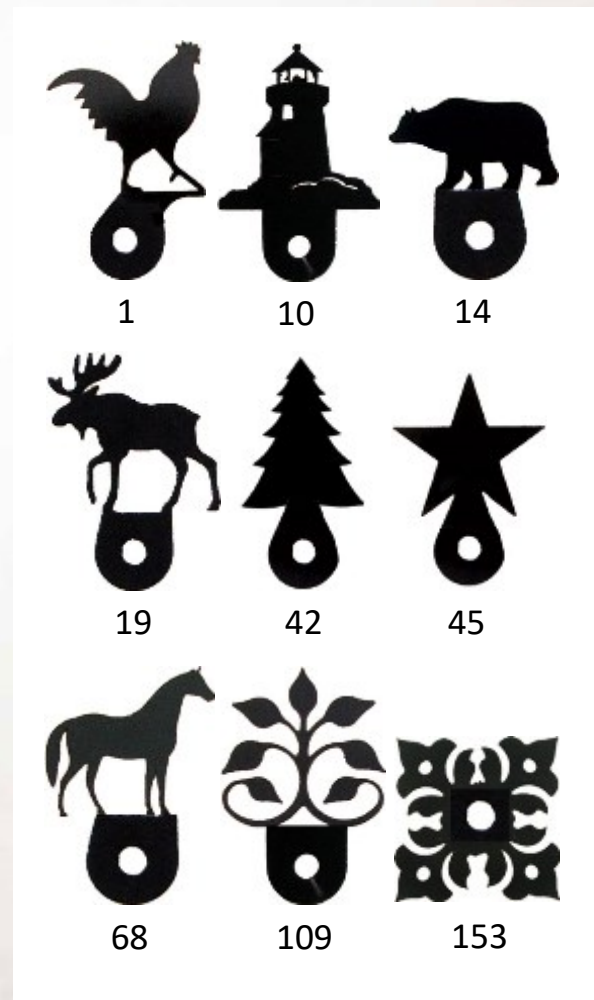

Pick The Style Of

Cabinet Door Knob Or Handle...

DKP- ____

DHP-A- ____

DHP-B- ____

Then The Silhouette Number From Below