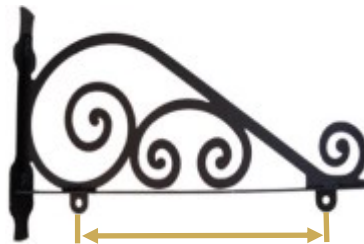

SGB-103-24

24" L. x 14" H.

16 $\frac{1}{2}$ "

MEDIUM

Sign Bracket

Holes for Hanging
are
 $\frac{1}{2}$ " Diam.