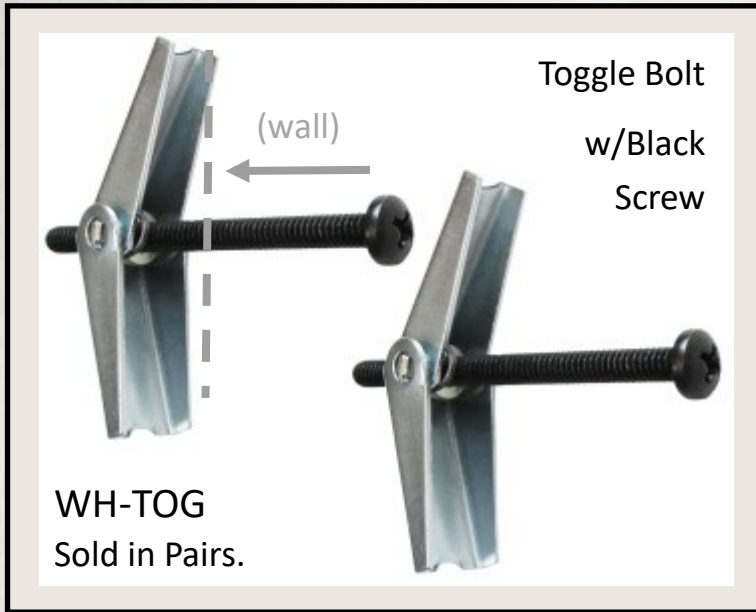

WALL HOOKS - MISCELLANEOUS

Ceiling - Toggle - Drive In

Sold Individually

- CH-2-AX Ceiling Screw Hook $\frac{3}{4}$ " Opening
- CH-2-BX Ceiling Screw Hook $\frac{7}{8}$ " Opening
- WH-R-F Fancy Curl Wall Hook 2" Hook Depth
- WH-SQ-D-A Square Drive-In Hook $\frac{3}{4}$ " Hook Depth