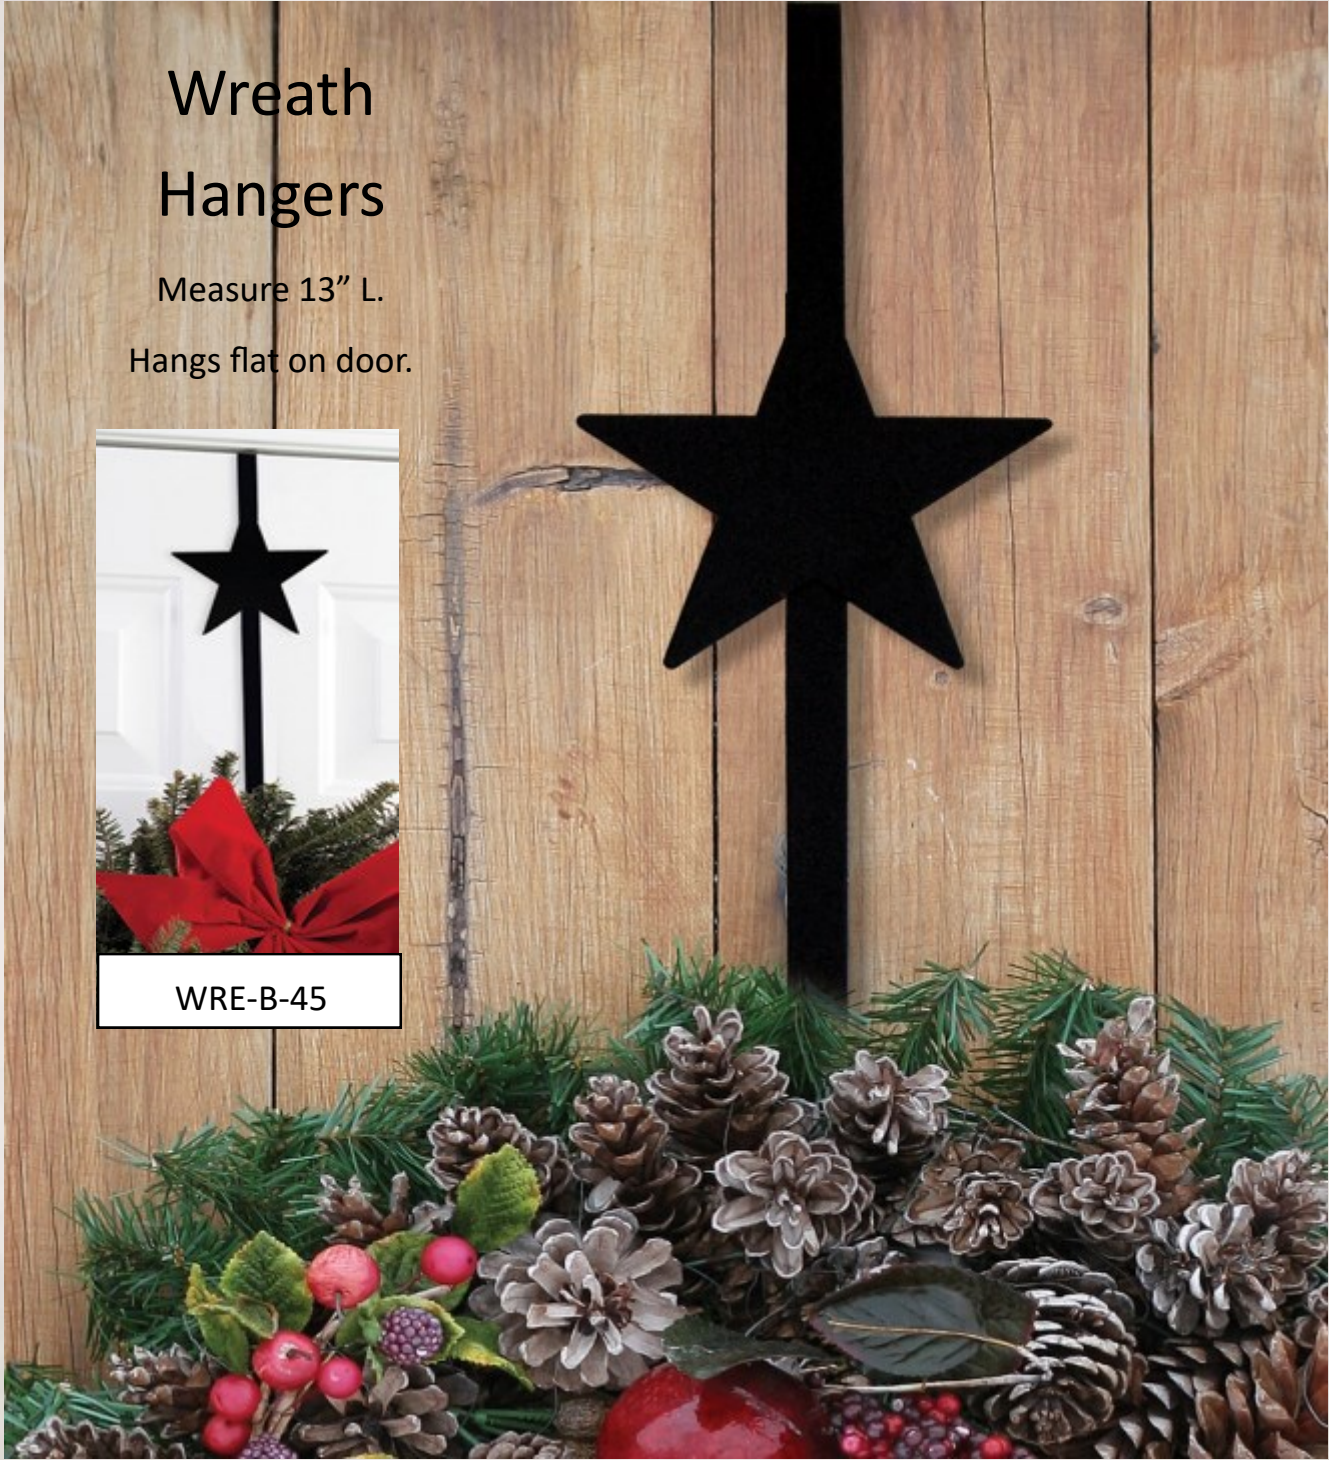

WREATH HANGERS

13" Long

Wreath Hangers

Measure 13" L.

Hangs flat on door.