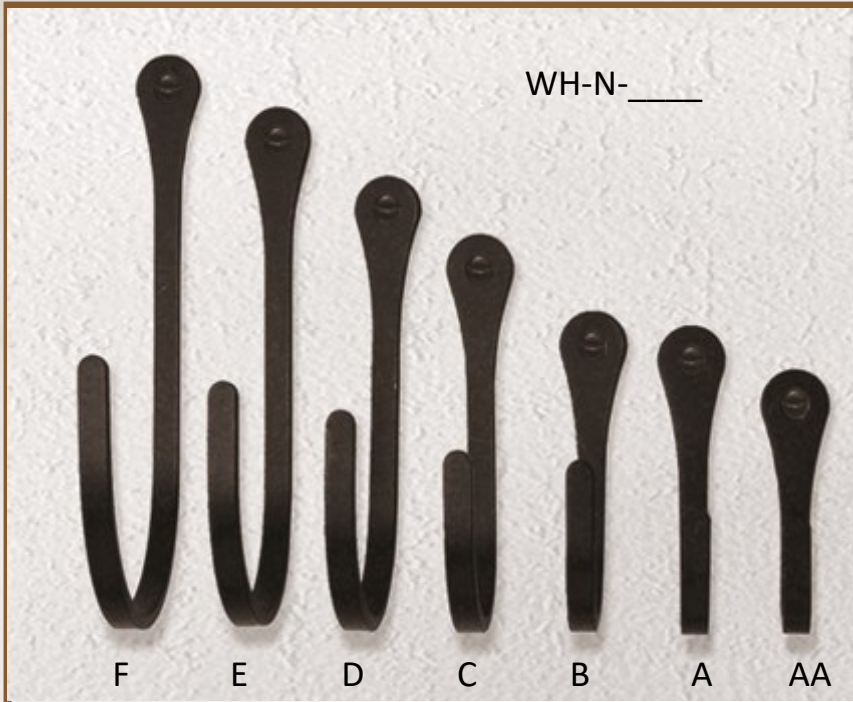

## WALL HOOKS - LARGE

Measure Approximately

6" to 8 1/2" H.

Hook Depth Measures 1 1/4" D.

# WALL HOOKS - MISCELLANEOUS

Ceiling - Toggle - Drive In

Sold Individually

- CH-2-AX Ceiling Screw Hook  $\frac{3}{4}$ " Opening
- CH-2-BX Ceiling Screw Hook  $\frac{7}{8}$ " Opening
- WH-R-F Fancy Curl Wall Hook 2" Hook Depth
- WH-SQ-D-A Square Drive-In Hook  $\frac{3}{4}$ " Hook Depth

## WALL HOOKS - PRIMITIVE