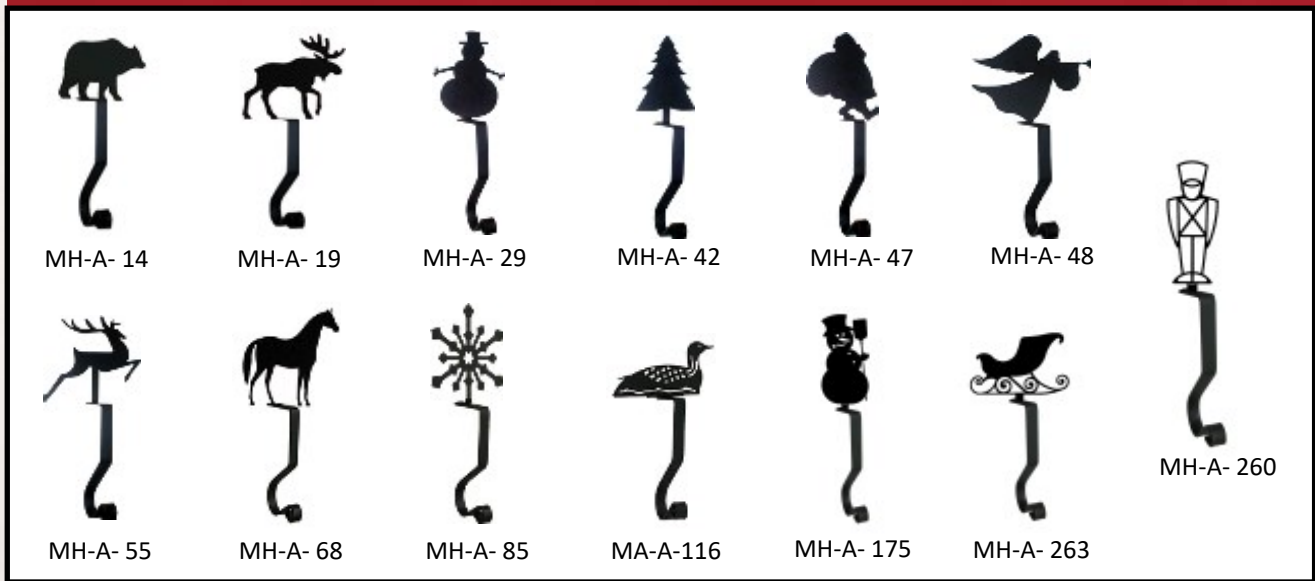

# KEY HOLDERS - Sports

Sizes Range From 7 3/4" W. x 4" H To 7 3/4"W. x 8" H.

KH-135

KH-158

KH-179

KH-182

KH-183

KH-191

# MANTLE HOOKS

Measure Approximately 9" High Including Silhouette.  
Hook To Silhouette Measures 5" High..

Our Traditional Mantle Hooks  
Are Available in three sizes.

- 5" H    MH-F-5
- 8" H    MH-F-8
- 11" H    MH-F-11