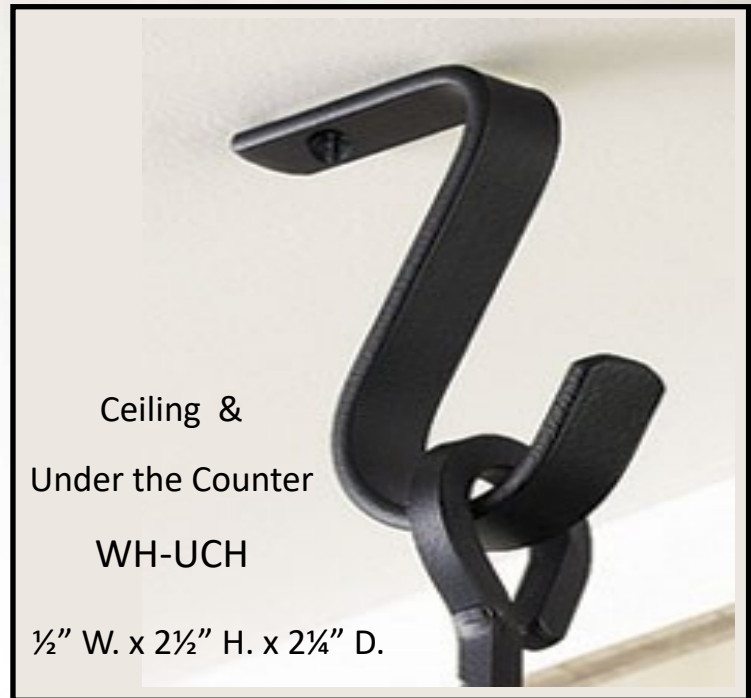

WALL HOOKS - MISCELLANEOUS

Ceiling - Toggle - Drive In

Sold Individually

- CH-2-AX Ceiling Screw Hook $\frac{3}{4}$ " Opening
- CH-2-BX Ceiling Screw Hook $\frac{7}{8}$ " Opening
- WH-R-F Fancy Curl Wall Hook 2" Hook Depth
- WH-SQ-D-A Square Drive-In Hook $\frac{3}{4}$ " Hook Depth